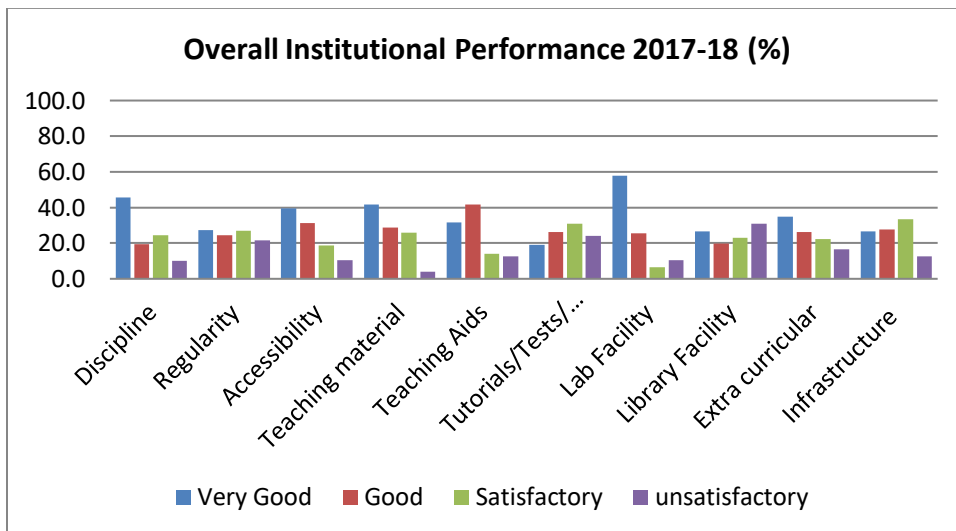

BOKARO STEEL MINES COLLEGE,

BHAWNATHPUR (GARHWA) - 822112

A permanent affiliated unit of N.P. University, Medininagar (Palamu)
A College registered under 2'F' of UGC, Society Reg. Act 1860 and accredited by NAAC
www.bsmcollegebnp.in

ATTESTED

R. P. Shukla
R. P. Shukla
Principal
B S. M. College, Bhawanathpur

R. P. Shukla
R. P. Shukla
Principal
B S. M. College, Bhawanathpur