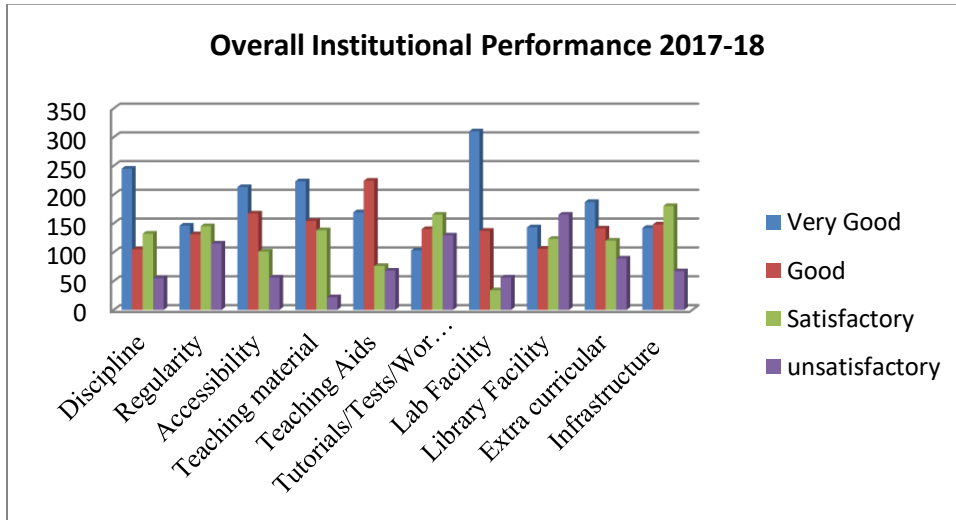

BOKARO STEEL MINES COLLEGE,

BHAWNATHPUR (GARHWA) - 822112

A permanent affiliated unit of N.P. University, Medininagar (Palamu)
A College registered under 2'F' of UGC, Society Reg. Act 1860 and accredited by NAAC
www.bsmcollegebnp.in

ATTESTED

R. P. Shukla
R. P. Shukla
Principal
B S. M. College, Bhawanathpur

R. P. Shukla
R. P. Shukla
Principal
B S. M. College, Bhawanathpur