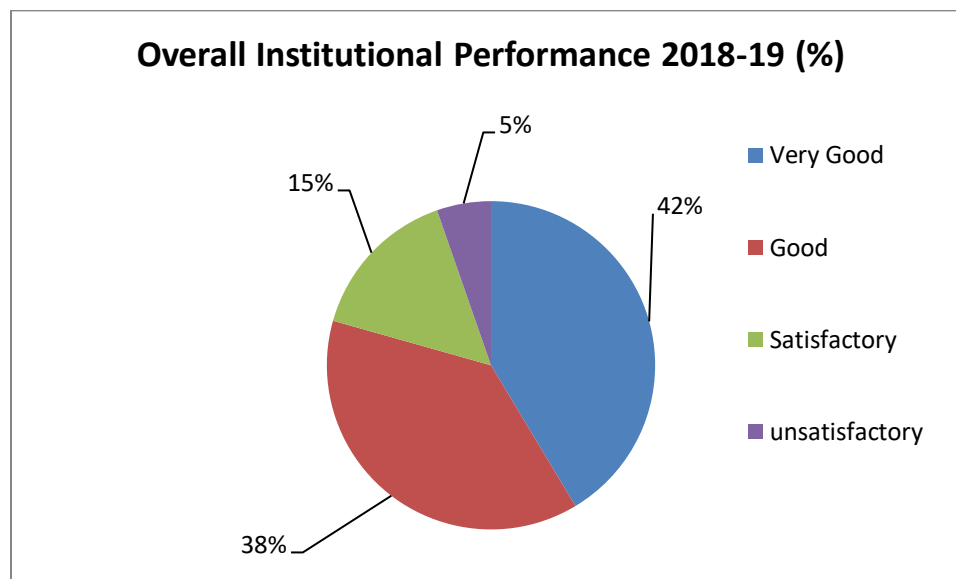

Mob: 9430188912 & 6203688712

Students Satisfaction Survey

Student Satisfaction Survey on Overall Institutional Performance from Final Year Students

Feedback Analysis: Overall Institutional Performance (%)

| | Criteria | Very Good | Good | Satisfactory | unsatisfactory | Total |
|----|---------------------------|-----------|------|--------------|----------------|-------|
| 1 | Discipline | 63.3 | 11.6 | 16.3 | 8.8 | 100.0 |
| 2 | Regularity | 51.6 | 25.6 | 14.7 | 8.1 | 100.0 |
| 3 | Accessibility | 60.2 | 15.2 | 19.4 | 5.2 | 100.0 |
| 4 | Teaching material | 36.0 | 50.4 | 12.8 | 0.8 | 100.0 |
| 5 | Teaching Aids | 35.5 | 44.3 | 17.6 | 2.6 | 100.0 |
| 6 | Tutorials/Tests/Workshops | 31.2 | 59.3 | 8.8 | 0.7 | 100.0 |
| 7 | Lab Facility | 49.8 | 34.6 | 15.2 | 0.5 | 100.0 |
| 8 | Library Facility | 20.2 | 43.0 | 19.9 | 16.8 | 100.0 |
| 9 | Extra curricular | 30.2 | 50.7 | 11.4 | 7.6 | 100.0 |
| 10 | Infrastructure | 35.8 | 45.1 | 16.7 | 2.3 | 100.0 |