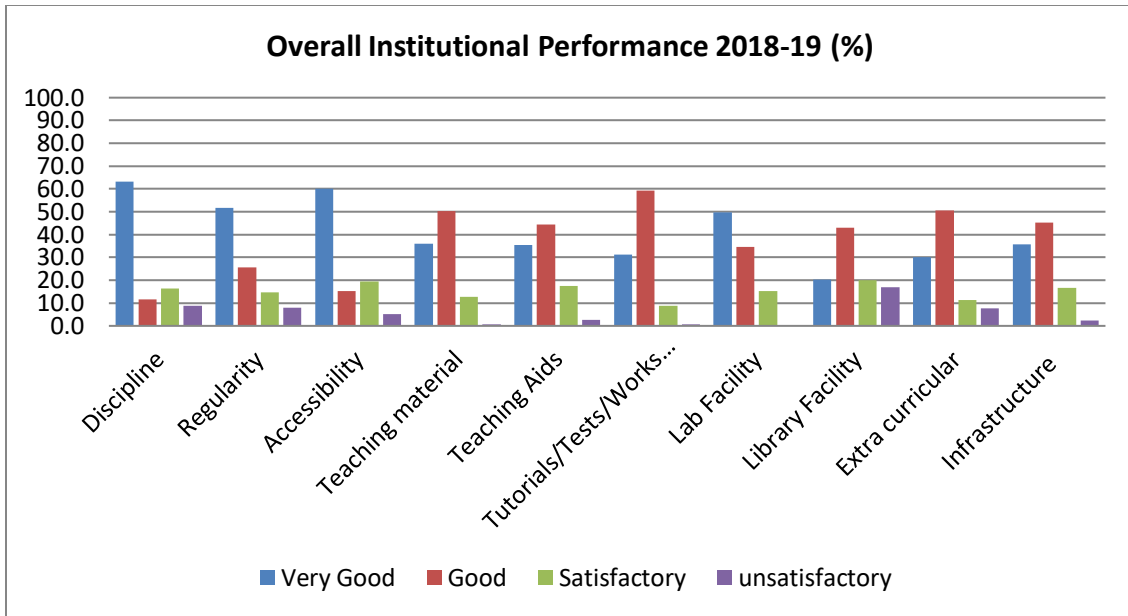

Mob: 9430188912 & 6203688712

Students Satisfaction Survey

Student Satisfaction Survey on Overall Institutional Performance from Final Year Students

Feedback Analysis: Overall Institutional Performance (%)

| | Criteria | Very Good | Good | Satisfactory | unsatisfactory | Total |
|----|---------------------------|-----------|------|--------------|----------------|-------|
| 1 | Discipline | 63.3 | 11.6 | 16.3 | 8.8 | 100.0 |
| 2 | Regularity | 51.6 | 25.6 | 14.7 | 8.1 | 100.0 |
| 3 | Accessibility | 60.2 | 15.2 | 19.4 | 5.2 | 100.0 |
| 4 | Teaching material | 36.0 | 50.4 | 12.8 | 0.8 | 100.0 |
| 5 | Teaching Aids | 35.5 | 44.3 | 17.6 | 2.6 | 100.0 |
| 6 | Tutorials/Tests/Workshops | 31.2 | 59.3 | 8.8 | 0.7 | 100.0 |
| 7 | Lab Facility | 49.8 | 34.6 | 15.2 | 0.5 | 100.0 |
| 8 | Library Facility | 20.2 | 43.0 | 19.9 | 16.8 | 100.0 |
| 9 | Extra curricular | 30.2 | 50.7 | 11.4 | 7.6 | 100.0 |
| 10 | Infrastructure | 35.8 | 45.1 | 16.7 | 2.3 | 100.0 |