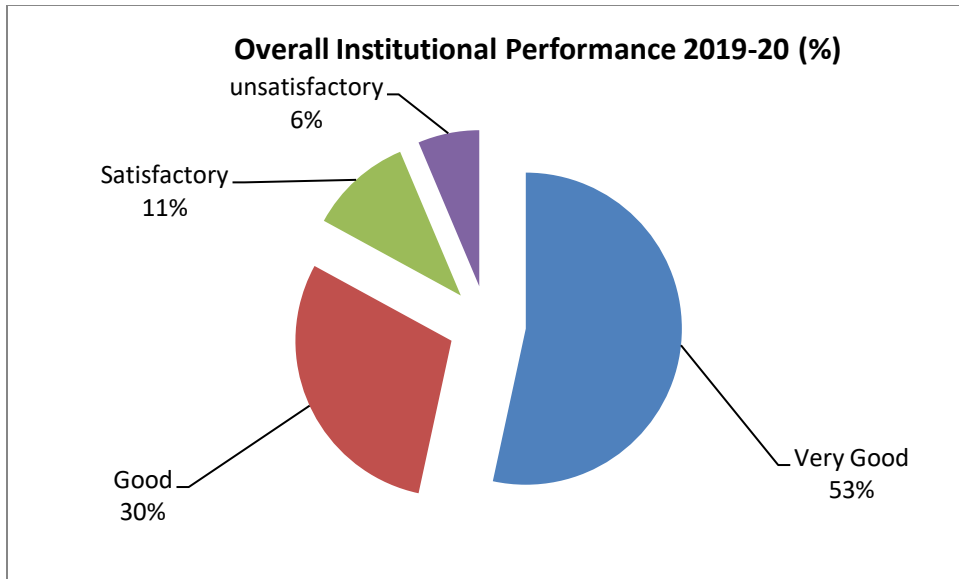

Year 2019-20

Sl. No.	Criteria	Institutional Performance				Total
		Very Good	Good	Satisfactory	unsatisfactory	
1	Discipline	245	204	110	141	700
2	Regularity	320	184	101	95	700
3	Accessibility	290	342	65	3	700
4	Teaching material	436	177	42	45	700
5	Teaching Aids	454	167	48	31	700
6	Tutorials/Tests/Workshops	341	220	110	29	700
7	Lab Facility	432	190	46	32	700
8	Library Facility	438	149	78	35	700
9	Extra curricular	336	208	123	14	681
10	Infrastructure	435	223	23	19	700

Feedback Analysis: Overall Institutional Performance (%)

	Criteria	Very Good	Good	Satisfactory	unsatisfactory	Total
1	Discipline	35.0	29.1	15.7	20.1	100.0
2	Regularity	45.7	26.3	14.4	13.6	100.0
3	Accessibility	41.4	48.9	9.3	0.4	100.0
4	Teaching material	62.3	25.3	6.0	6.4	100.0
5	Teaching Aids	64.9	23.9	6.9	4.4	100.0
6	Tutorials/Tests/Workshops	48.7	31.4	15.7	4.1	100.0
7	Lab Facility	61.7	27.1	6.6	4.6	100.0
8	Library Facility	62.6	21.3	11.1	5.0	100.0
9	Extra curricular	49.3	30.5	18.1	2.1	100.0
10	Infrastructure	62.1	31.9	3.3	2.7	100.0

R. P. Shukla
Principal
B S. M. College, Bhawanainpu

ATTESTED

[Signature]
R. P. Shukla
Principal
B S. M. College, Bhawanatpur

[Signature]
R. P. Shukla
Principal
B S. M. College, Bhawanatpur