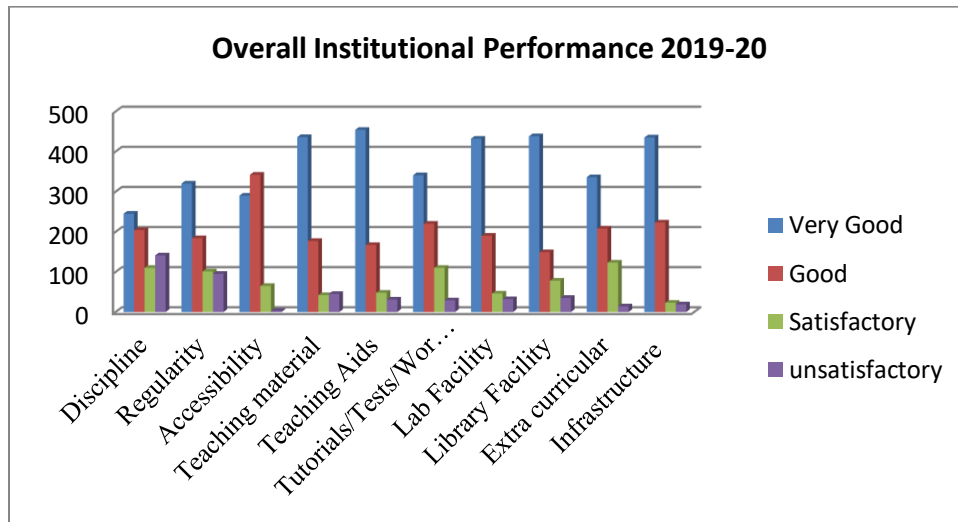

Estd. 1984

BOKARO STEEL MINES COLLEGE,

Mob: 9430188912 & 6203688712

BHAWNATHPUR (GARHWA) - 822112

A permanent affiliated unit of N.P. University, Medininagar (Palamu)
A College registered under 2'F' of UGC, Society Reg. Act 1860 and accredited by NAAC
www.bsmcollegebnp.in

Students Satisfaction Survey

Student Satisfaction Survey on Overall Institutional Performance from Final Year Students

R. P. Shukla
Principal
B. S. M. College, Bhawanathpur.