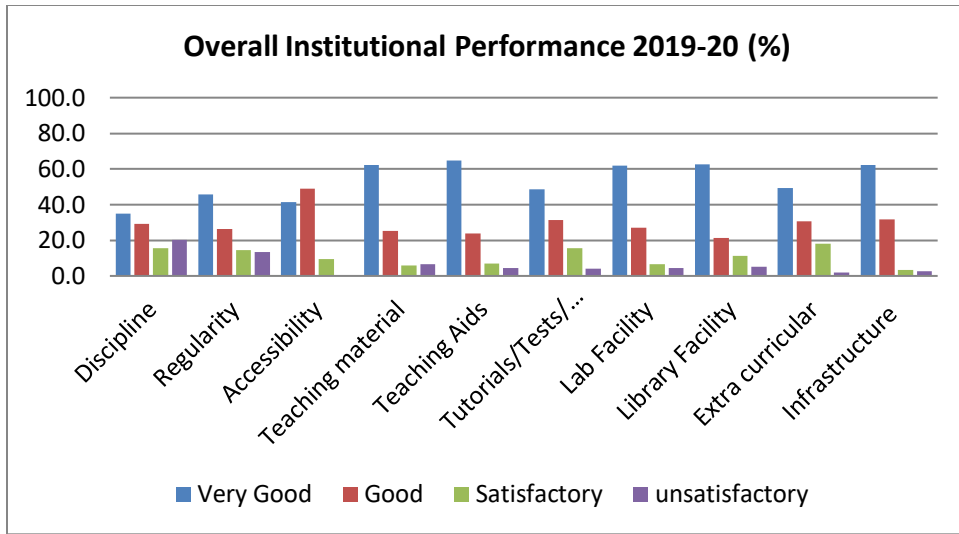

Year 2019-20

Sl. No.	Criteria	Institutional Performance				Total
		Very Good	Good	Satisfactory	unsatisfactory	
1	Discipline	245	204	110	141	700
2	Regularity	320	184	101	95	700
3	Accessibility	290	342	65	3	700
4	Teaching material	436	177	42	45	700
5	Teaching Aids	454	167	48	31	700
6	Tutorials/Tests/Workshops	341	220	110	29	700
7	Lab Facility	432	190	46	32	700
8	Library Facility	438	149	78	35	700
9	Extra curricular	336	208	123	14	681
10	Infrastructure	435	223	23	19	700

Feedback Analysis: Overall Institutional Performance (%)

	Criteria	Very Good	Good	Satisfactory	unsatisfactory	Total
1	Discipline	35.0	29.1	15.7	20.1	100.0
2	Regularity	45.7	26.3	14.4	13.6	100.0
3	Accessibility	41.4	48.9	9.3	0.4	100.0
4	Teaching material	62.3	25.3	6.0	6.4	100.0
5	Teaching Aids	64.9	23.9	6.9	4.4	100.0
6	Tutorials/Tests/Workshops	48.7	31.4	15.7	4.1	100.0
7	Lab Facility	61.7	27.1	6.6	4.6	100.0
8	Library Facility	62.6	21.3	11.1	5.0	100.0
9	Extra curricular	49.3	30.5	18.1	2.1	100.0
10	Infrastructure	62.1	31.9	3.3	2.7	100.0

R. P. Shukla
Principal
B S. M. College, Bhawanainpu

ATTESTED

[Signature]
R. P. Shukla
Principal
B S. M. College, Bhawanatpur

[Signature]
R. P. Shukla
Principal
B S. M. College, Bhawanatpur