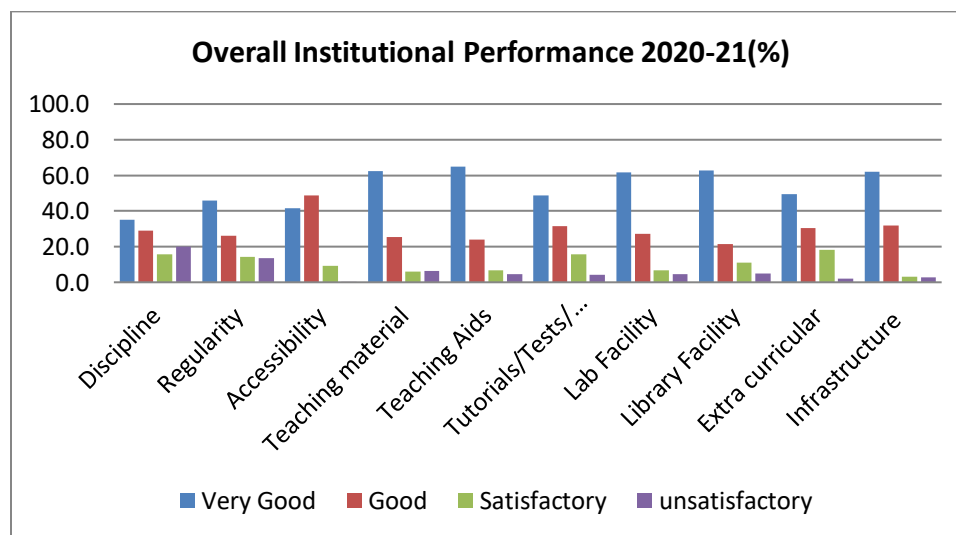

Feedback Report

Student Feedback on Overall Institutional Performance from Final Year Students

Year 2020-21

Sl. No.	Criteria	Institutional Performance				Total
		Very Good	Good	Satisfactory	unsatisfactory	
1	Discipline	245	204	110	141	700
2	Regularity	320	184	101	95	700
3	Accessibility	290	342	65	3	700
4	Teaching material	436	177	42	45	700
5	Teaching Aids	454	167	48	31	700
6	Tutorials/Tests/Workshops	341	220	110	29	700
7	Lab Facility	432	190	46	32	700
8	Library Facility	438	149	78	35	700
9	Extra curricular	336	208	123	14	681
10	Infrastructure	435	223	23	19	700

ATTESTED

R. P. Shukla
R. P. Shukla
Principal
B S. M. College, Bhawanathpur

R. P. Shukla
R. P. Shukla
Principal
B S. M. College, Bhawanathpur

Feedback Analysis: Overall Institutional Performance (%)

	Criteria	Very Good	Good	Satisfactory	unsatisfactory	Total
1	Discipline	35.0	29.1	15.7	20.1	100.0
2	Regularity	45.7	26.3	14.4	13.6	100.0
3	Accessibility	41.4	48.9	9.3	0.4	100.0
4	Teaching material	62.3	25.3	6.0	6.4	100.0
5	Teaching Aids	64.9	23.9	6.9	4.4	100.0
6	Tutorials/Tests/Workshops	48.7	31.4	15.7	4.1	100.0
7	Lab Facility	61.7	27.1	6.6	4.6	100.0
8	Library Facility	62.6	21.3	11.1	5.0	100.0
9	Extra curricular	49.3	30.5	18.1	2.1	100.0
10	Infrastructure	62.1	31.9	3.3	2.7	100.0