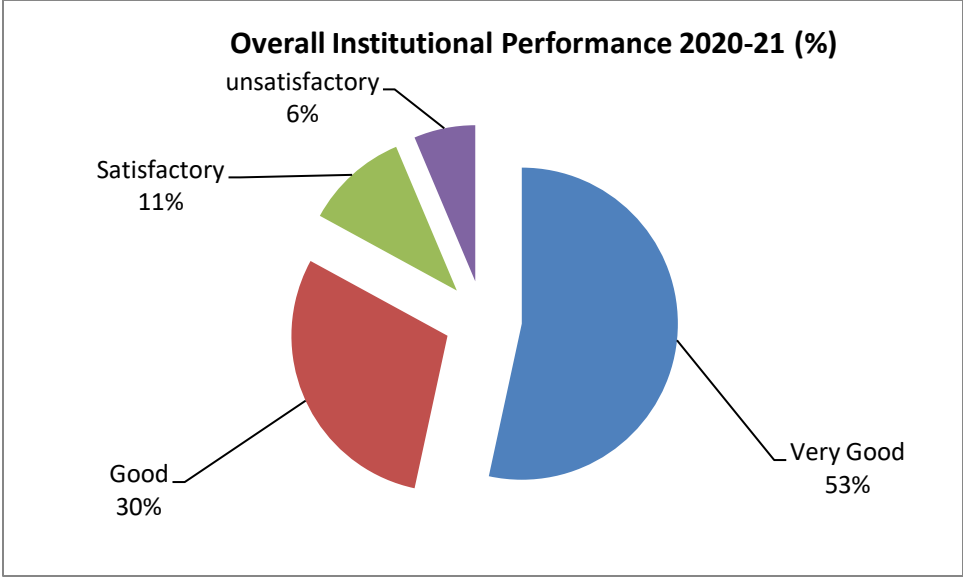

ATTESTED

R. P. Shukla
R. P. Shukla
Principal
B S. M. College, Bhawanainpur

R. P. Shukla
R. P. Shukla
Principal
B S. M. College, Bhawanainpur