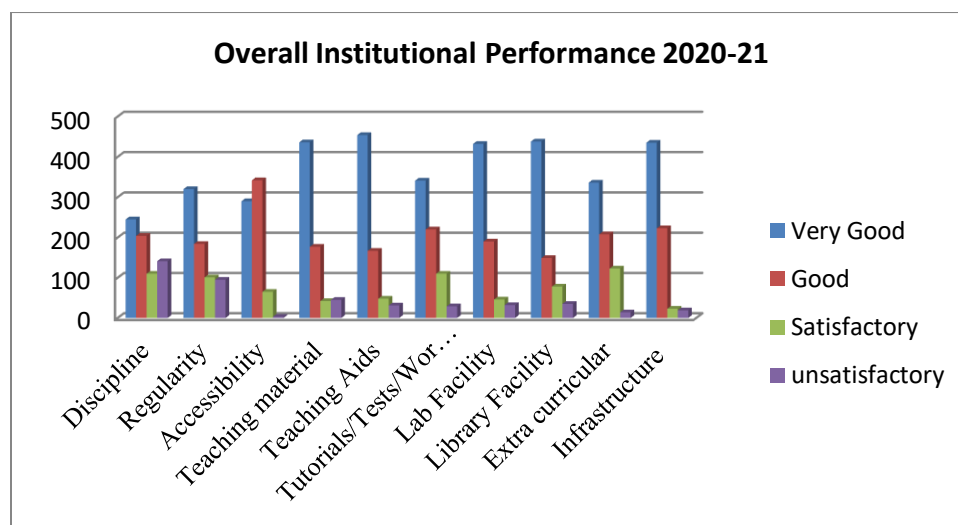

Feedback Report

Student Feedback on Overall Institutional Performance from Final Year Students

Year 2020-21

Sl. No.	Criteria	Institutional Performance				Total
		Very Good	Good	Satisfactory	unsatisfactory	
1	Discipline	245	204	110	141	700
2	Regularity	320	184	101	95	700
3	Accessibility	290	342	65	3	700
4	Teaching material	436	177	42	45	700
5	Teaching Aids	454	167	48	31	700
6	Tutorials/Tests/Workshops	341	220	110	29	700
7	Lab Facility	432	190	46	32	700
8	Library Facility	438	149	78	35	700
9	Extra curricular	336	208	123	14	681
10	Infrastructure	435	223	23	19	700

ATTESTED

R. P. Shukla
R. P. Shukla
Principal
B S. M. College, Bhawanathpur

R. P. Shukla
R. P. Shukla
Principal
B S. M. College, Bhawanathpur

Feedback Analysis: Overall Institutional Performance (%)

	Criteria	Very Good	Good	Satisfactory	unsatisfactory	Total
1	Discipline	35.0	29.1	15.7	20.1	100.0
2	Regularity	45.7	26.3	14.4	13.6	100.0
3	Accessibility	41.4	48.9	9.3	0.4	100.0
4	Teaching material	62.3	25.3	6.0	6.4	100.0
5	Teaching Aids	64.9	23.9	6.9	4.4	100.0
6	Tutorials/Tests/Workshops	48.7	31.4	15.7	4.1	100.0
7	Lab Facility	61.7	27.1	6.6	4.6	100.0
8	Library Facility	62.6	21.3	11.1	5.0	100.0
9	Extra curricular	49.3	30.5	18.1	2.1	100.0
10	Infrastructure	62.1	31.9	3.3	2.7	100.0